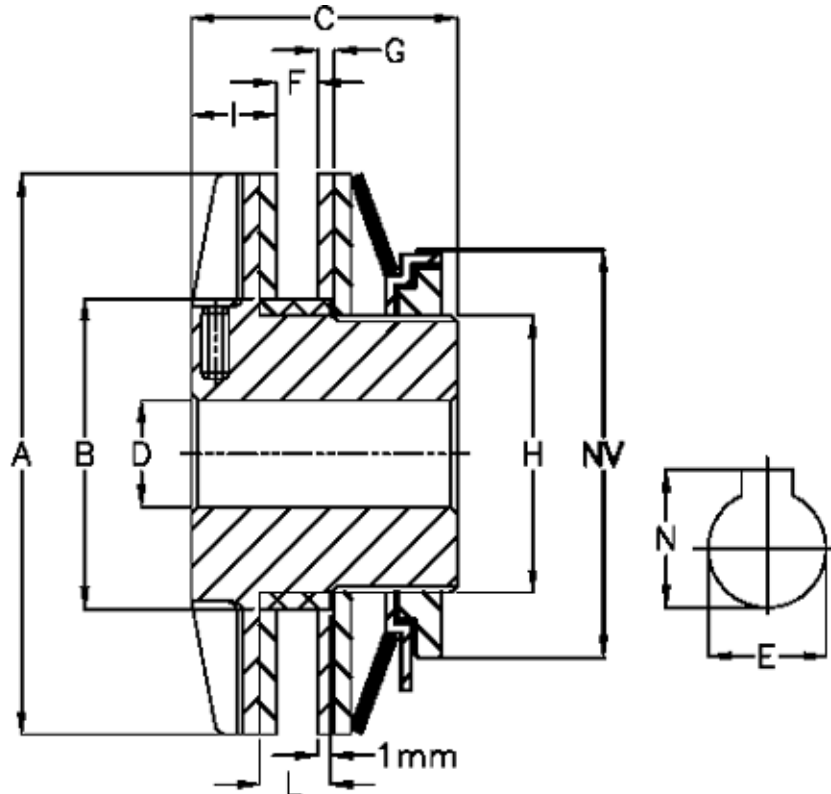

Article number: 4600306

Description: Securex torque limiter T 30/45

Measures

A = 45	L	= 9
B = 35	Largest possible bore with slot according to DIN 6885/1, E max = 20	
C = 33	Largest possible bore with slot according to DIN 6885/1, N	= 22.8
D = 7	Largest possible bore with slot according to DIN 6885/3, E max = 22	
F = 8	Largest possible bore with slot according to DIN 6885/3, N	= 23.8
G = 3	Max torque Nm	= 30
H = 32	Number of springs	= 1
I = 8.5	NV	= 41